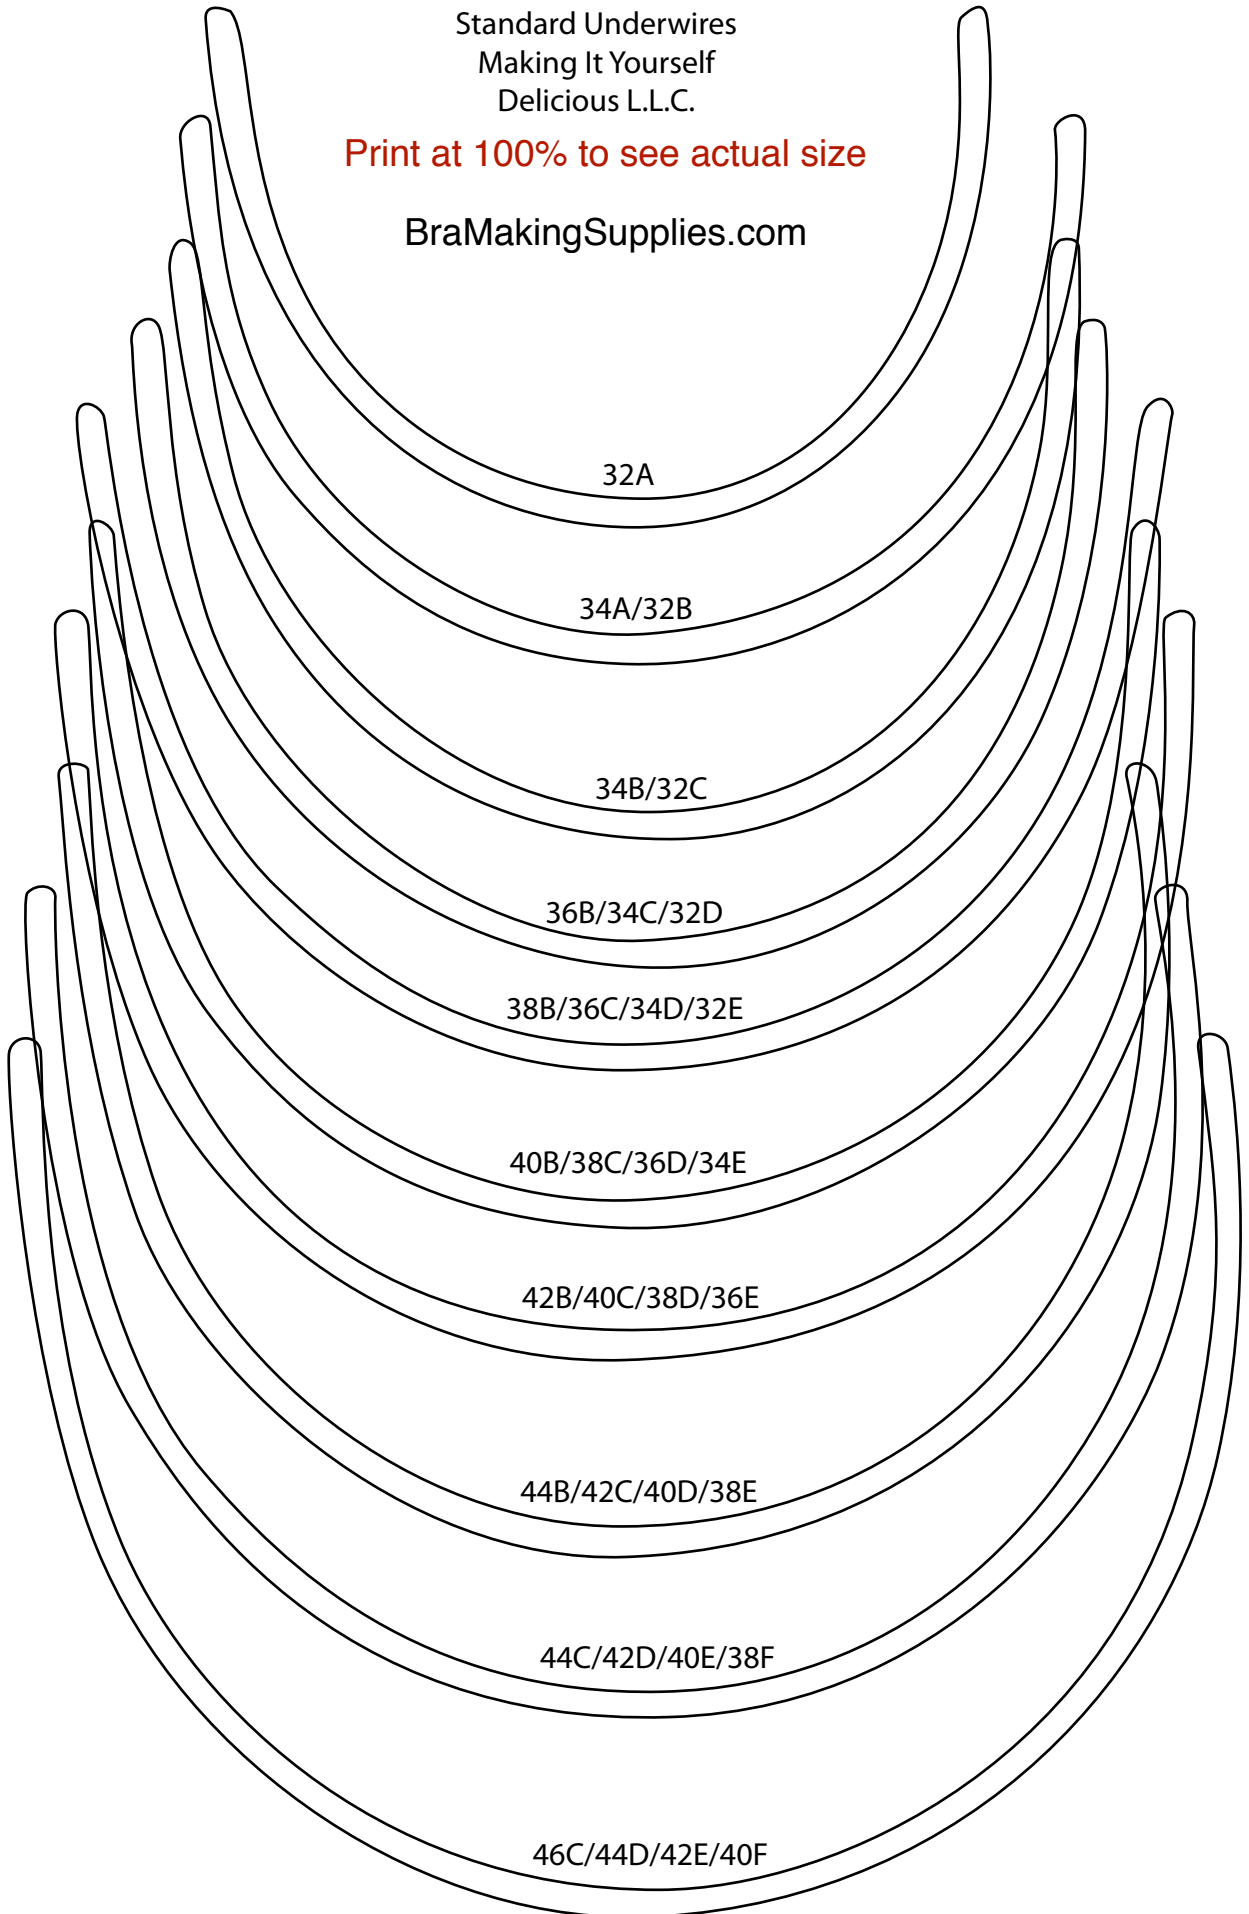

Standard Underwires
Making It Yourself
Delicious L.L.C.

Print at 100% to see actual size

BraMakingSupplies.com

32A

34A/32B

34B/32C

36B/34C/32D

38B/36C/34D/32E

40B/38C/36D/34E

42B/40C/38D/36E

44B/42C/40D/38E

44C/42D/40E/38F

46C/44D/42E/40F